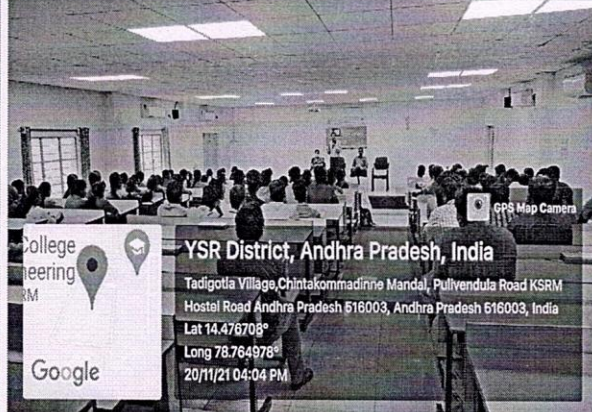

Photo:

K.S.R.M. COLLEGE OF ENGINEERING
(UGC - Autonomous)
Kadapa, Andhra Pradesh, India - 516 003
Approved by AICTE, New Delhi & Affiliated to JNTUA, Ananthapuramu.

KSNR
Kadapa

DEPARTMENT OF ECE

NOVEMBER 21

WORLD TELEVISION DAY

SJ seminar hall
20-11-21

Coordinator
Smt.K.Divyalakshmi

Organizer(s)
ECE

Chief guest
N.Prabhakar reddy,Rtd.DDE.

Dr. G. Hanumanth (Convener)   Dr. Y.S.P. Murthy (Program)   Prof. A. Babu (Coordinator)   Dr. Keesari Chaitra Devi Reddy (Marketing Director)   Prof. K. Rajeswar (Correspondent Secretary, Treasurer)   Mr. K. Madan Mohan Reddy (Vice - Chairman)   Mr. K. Raja Mohan Reddy (Chairman)

kasmceofficial   **www.kasmce.ac.in**   **8143731980, 8575697569**

K. Divyalakshmi
Coordinator

V. S. S. MMLK
Principal
PRINCIPAL
K.S.R.M. COLLEGE OF ENGINEERING
KADAPA - 516 003. (A.P.)