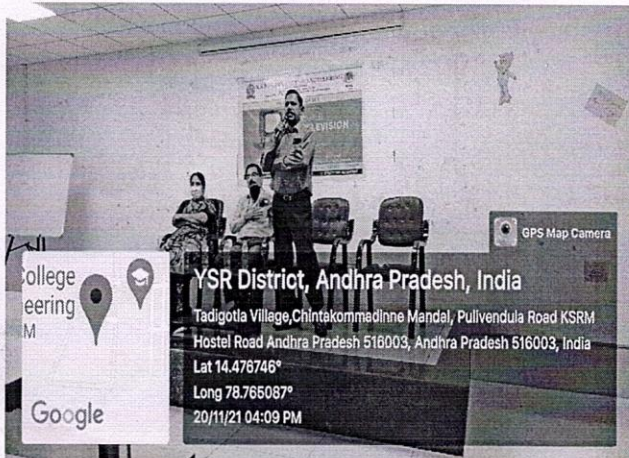

Photo:

K.S.R.M. COLLEGE OF ENGINEERING
(UGC - Autonomous)
Kadapa, Andhra Pradesh, India - 516 003
Approved by AICTE, New Delhi & Affiliated to JNTUA, Ananthapuramu.

KSNR
Kadapa

DEPARTMENT OF ECE

NOVEMBER 21

WORLD TELEVISION DAY

SJ seminar hall
20-11-21

Coordinator
Smt.K.Divyalakshmi

Organizer(s)
ECE

Chief guest
N.Prabhakar reddy,Rtd.DDE.

Dr. G. Hanumanth (Convener)   Dr. Y.S.P. Murthy (Program)   Prof. A. Babu (Coordinator)   Dr. Keesari Chaitra Devi Reddy (Marketing Director)   Prof. K. Rajeswar (Correspondent Secretary, Treasurer)   Mr. K. Madan Mohan Reddy (Vice - Chairman)   Mr. K. Raja Mohan Reddy (Chairman)

kasmceofficial   **www.kasmce.ac.in**   **8143731980, 8575697569**

K. Divyalakshmi
Coordinator

V. S. S. MMLK
Principal
PRINCIPAL
K.S.R.M. COLLEGE OF ENGINEERING
KADAPA - 516 003. (A.P.)