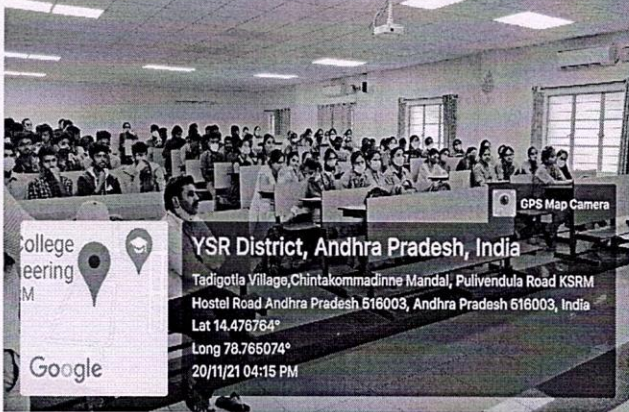

Photo:

K.S.R.M. COLLEGE OF ENGINEERING
(UGC - Autonomous)
Kadapa, Andhra Pradesh, India - 516 003
Approved by AICTE, New Delhi & Affiliated to JNTUA, Ananthapuramu.

KSNR
Kadapa

DEPARTMENT OF ECE

NOVEMBER 21

WORLD TELEVISION DAY

SJ seminar hall
20-11-21

Coordinator
Smt.K.Divyalakshmi

Organizer(s)
ECE

Chief guest
N.Prabhakar reddy,Rtd.DDE.

Dr. G. Hanumanth (Convener)   Dr. Y.S.P. Murthy (Program)   Prof. A. Babu (Coordinator)   Dr. Keesari Chaitra Devi Reddy (Marketing Director)   Prof. K. Rajeswar (Correspondent Secretary, Treasurer)   Mr. K. Madan Mohan Reddy (Vice - Chairman)   Mr. K. Raja Mohan Reddy (Chairman)

kasmceofficial   **www.kasmce.ac.in**   **8143731980, 8575697569**

K. Divyalakshmi
Coordinator

V. S. S. MMLK
Principal
PRINCIPAL
K.S.R.M. COLLEGE OF ENGINEERING
KADAPA - 516 003. (A.P.)